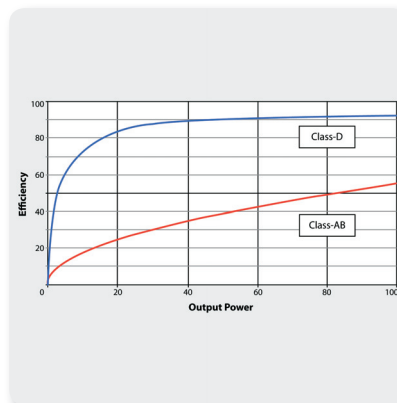

Class-D - Massive Power, Perfect Sound

Thanks to our revolutionary Class-D amplifier technology, we are able to provide you with enormous power and incredible sonic performance in an easy-to-use, ultra-portable and lightweight package. Class-D amplification makes all the difference, offering the ultimate in energy efficiency and eliminating the need for heavy power supplies and massive heat sinks. This amazing technology makes it possible to design and build extremely-powerful products that are significantly lighter in weight than their traditional counterparts, while using less energy and protecting the environment.