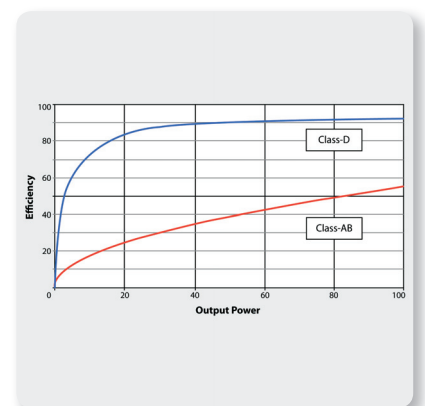

Class-D - Massive Power, Perfect Sound

Thanks to our revolutionary Class-D amplifier technology, we are able to provide you with enormous power and incredible sonic performance in an easy-to-use, ultra-portable and lightweight package. Class-D amplification makes all the difference, offering the ultimate in energy efficiency and eliminating the need for heavy power supplies and massive heat sinks. This amazing technology makes it possible to design and build extremely-powerful products that are significantly lighter in weight than their traditional counterparts, while using less energy and protecting the environment.