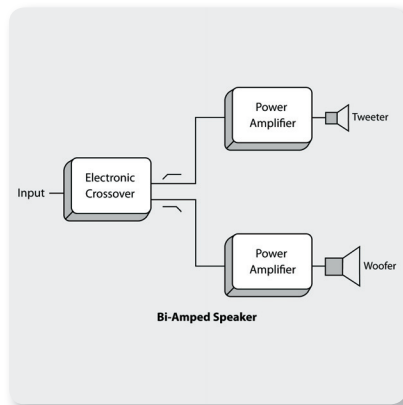

The ULM wireless system combines professional-quality sound with simple setup and an intuitive interface for legendary audio performance right out of the box. Just plug in the ULM receiver "dongle", and instantly you have an exceptional wireless mic system. Freeing you from cables is the simply easy way to own the stage.

Built-in Mixing Capability

The B115W's integrated 2-channel mixer features the same ultra low-noise, high-headroom mic preamps that have made BEHRINGER mixers legendary, and the individual Mic/Line inputs accept virtually level signal you're likely to run across. Variable Input gain controls (with Clip LED) will have you dialing in the perfect level every time. And if you need more coverage, use the convenient Link Output XLR connector to add more active loudspeakers.

Portable Speakers

EUROLIVE

B115W

Active 2-Way 15" PA Speaker System with Bluetooth* Wireless Technology, Wireless Microphone Option and Integrated Mixer

Bi-Amplification - The Path to Absolute Signal Integrity